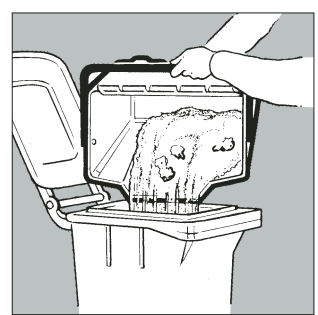

Superior technology for floor cleaning

Simple Sweeping!

Hand-pushed sweeping machine „Hako-Profi-Flipper” with unequalled sweeping performance: up to 2.300 m² cleanliness/hour. Simply robust: shock-proof steel frame, sturdy aluminium housing, practically indestructible synthetic material dirt hopper with 5 year guarantee!

Clean working method

The side broom sweeps dirt out of corners, directly into the path of the wide main broom. This in turn conveys the dirt into the large dirt hopper.

Removal of dirt - made easy

Dirt hopper can be removed and replaced easily - as handy as a bucket to carry and stable to put down on the floor.

Practical and handy to empty dirt and rubbish into rubbish bin as a result of built-in handle and dirt chute in the dirt container