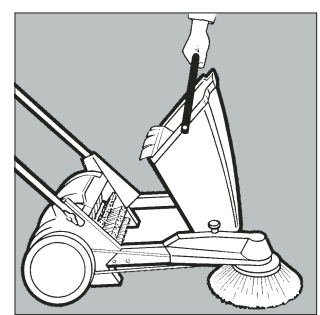

pick up dirt without leaving any behind in such areas as workshops, halls, dispatch areas, on outdoor areas, paths and other open spaces. The Hako-Profi-Flipper is practically indestructible thanks to the use of modern components such as a dirt hopper made of sturdy, but light synthetic material, a robust aluminium housing and protective steel tubular frame. Take a look and convince yourself!

Professional quality: Sturdy surrounding steel frame. Solid aluminium housing for main broom. Indestructible dirt hopper with 5 year guarantee. Metal parts with extra durable synthetic material powder coating (lead- and cadmium-free). Main broom and side brush can be adjusted for optimum adaption to floor conditions and type of dirt.

Superior technology for floor cleaning

Simple Sweeping!

Hand-pushed sweeping machine „Hako-Profi-Flipper” with unequalled sweeping performance: up to 2.300 m² cleanliness/hour. Simply robust: shock-proof steel frame, sturdy aluminium housing, practically indestructible synthetic material dirt hopper with 5 year guarantee!

Clean working method

The side broom sweeps dirt out of corners, directly into the path of the wide main broom. This in turn conveys the dirt into the large dirt hopper.

Removal of dirt - made easy

Dirt hopper can be removed and replaced easily - as handy as a bucket to carry and stable to put down on the floor.